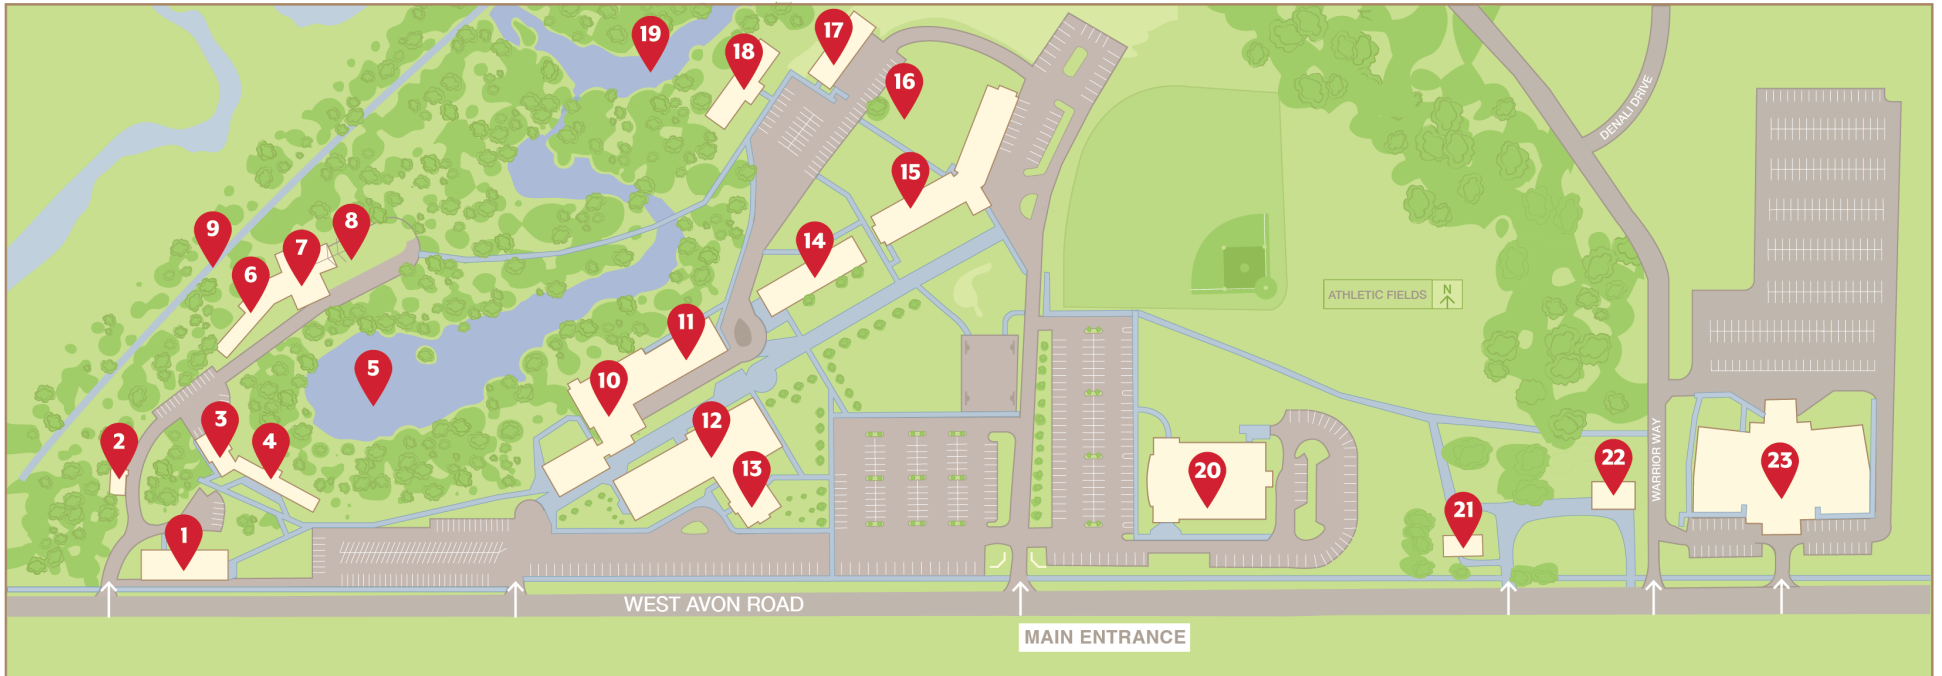

CAMPUS MAP

- | | | | |
|--|--|---|---|
| <p>1 MUIRHEAD CENTER
Student Success & Retention
Career Support
Early College
Faculty Offices
Mackinnon Psychology & Counseling Center
Online Learning</p> <p>2 GATEHOUSE
Classrooms</p> <p>3 GALLAHER CENTER
Classrooms
Faculty Offices
Shield Media</p> <p>4 GALLAHER CENTER
Development & Alumni Relations</p> <p>5 LAKE NORCENTRA</p> <p>6 WARRIOR CENTER
Warrior Fitness Center
Athletic Coaching Staff offices</p> | <p>7 GYMNASIUM</p> <p>8 SLATER-MONTGOMERY FAMILY CHAPEL</p> <p>9 CLINTON RIVER TRAIL</p> <p>10 ASSOCIATES CAMPUS CENTER (CC)
Admissions/Enrollment Services
Business Office
Center for Student Life
Classrooms
Information Technology (IT)
Marketing & Communication
Office of the Registrar
Student Financial Services</p> <p>11 WESTSIDE CENTRAL
Academic Center for Excellence (ACE Lab)
Auditorium (AUD; Chapel)
Fletcher Center Cafeteria
Isom Atrium (Café)
The CHILL</p> | <p>12 ENNIS & NANCY HAM LIBRARY (HL)
Classrooms (Lower Level)
Library (Upper Level)</p> <p>13 RICHARDSON ACADEMIC CENTER (RAC)
Campus Store/Mailroom
Executive Offices
Esports Facility
RCU Theatre
Uitley-McCauley Student Center
Gardner Science Center (Upper Level)
Faculty Offices (Upper Level)
Classrooms (Upper Level)</p> <p>14 ALMA GATEWOOD HALL (AG)
Residence Hall (Main & Upper Level)
Faculty Offices (Lower Level)</p> <p>15 FERNDALE/HOGGATT HALL
Residence Hall
Dearborn Commons (DC)</p> <p>16 RIVERSIDE PARK</p> | <p>17 BARBIER HALL
Residence Hall</p> <p>18 PALMER HALL
Married/Non-Traditional Housing
Housekeeping Office</p> <p>19 CLINTON RIVER</p> <p>20 GARTH PLEASANT ARENA
RCU Athletics Offices</p> <p>21 WHITE HOUSE
Athletic Coaching Staff Offices</p> <p>22 BARN
Operations—Facilities & Grounds</p> <p>23 RCU ALUMNI CENTER
Classrooms
Faculty/Staff Offices</p> |
|--|--|---|---|