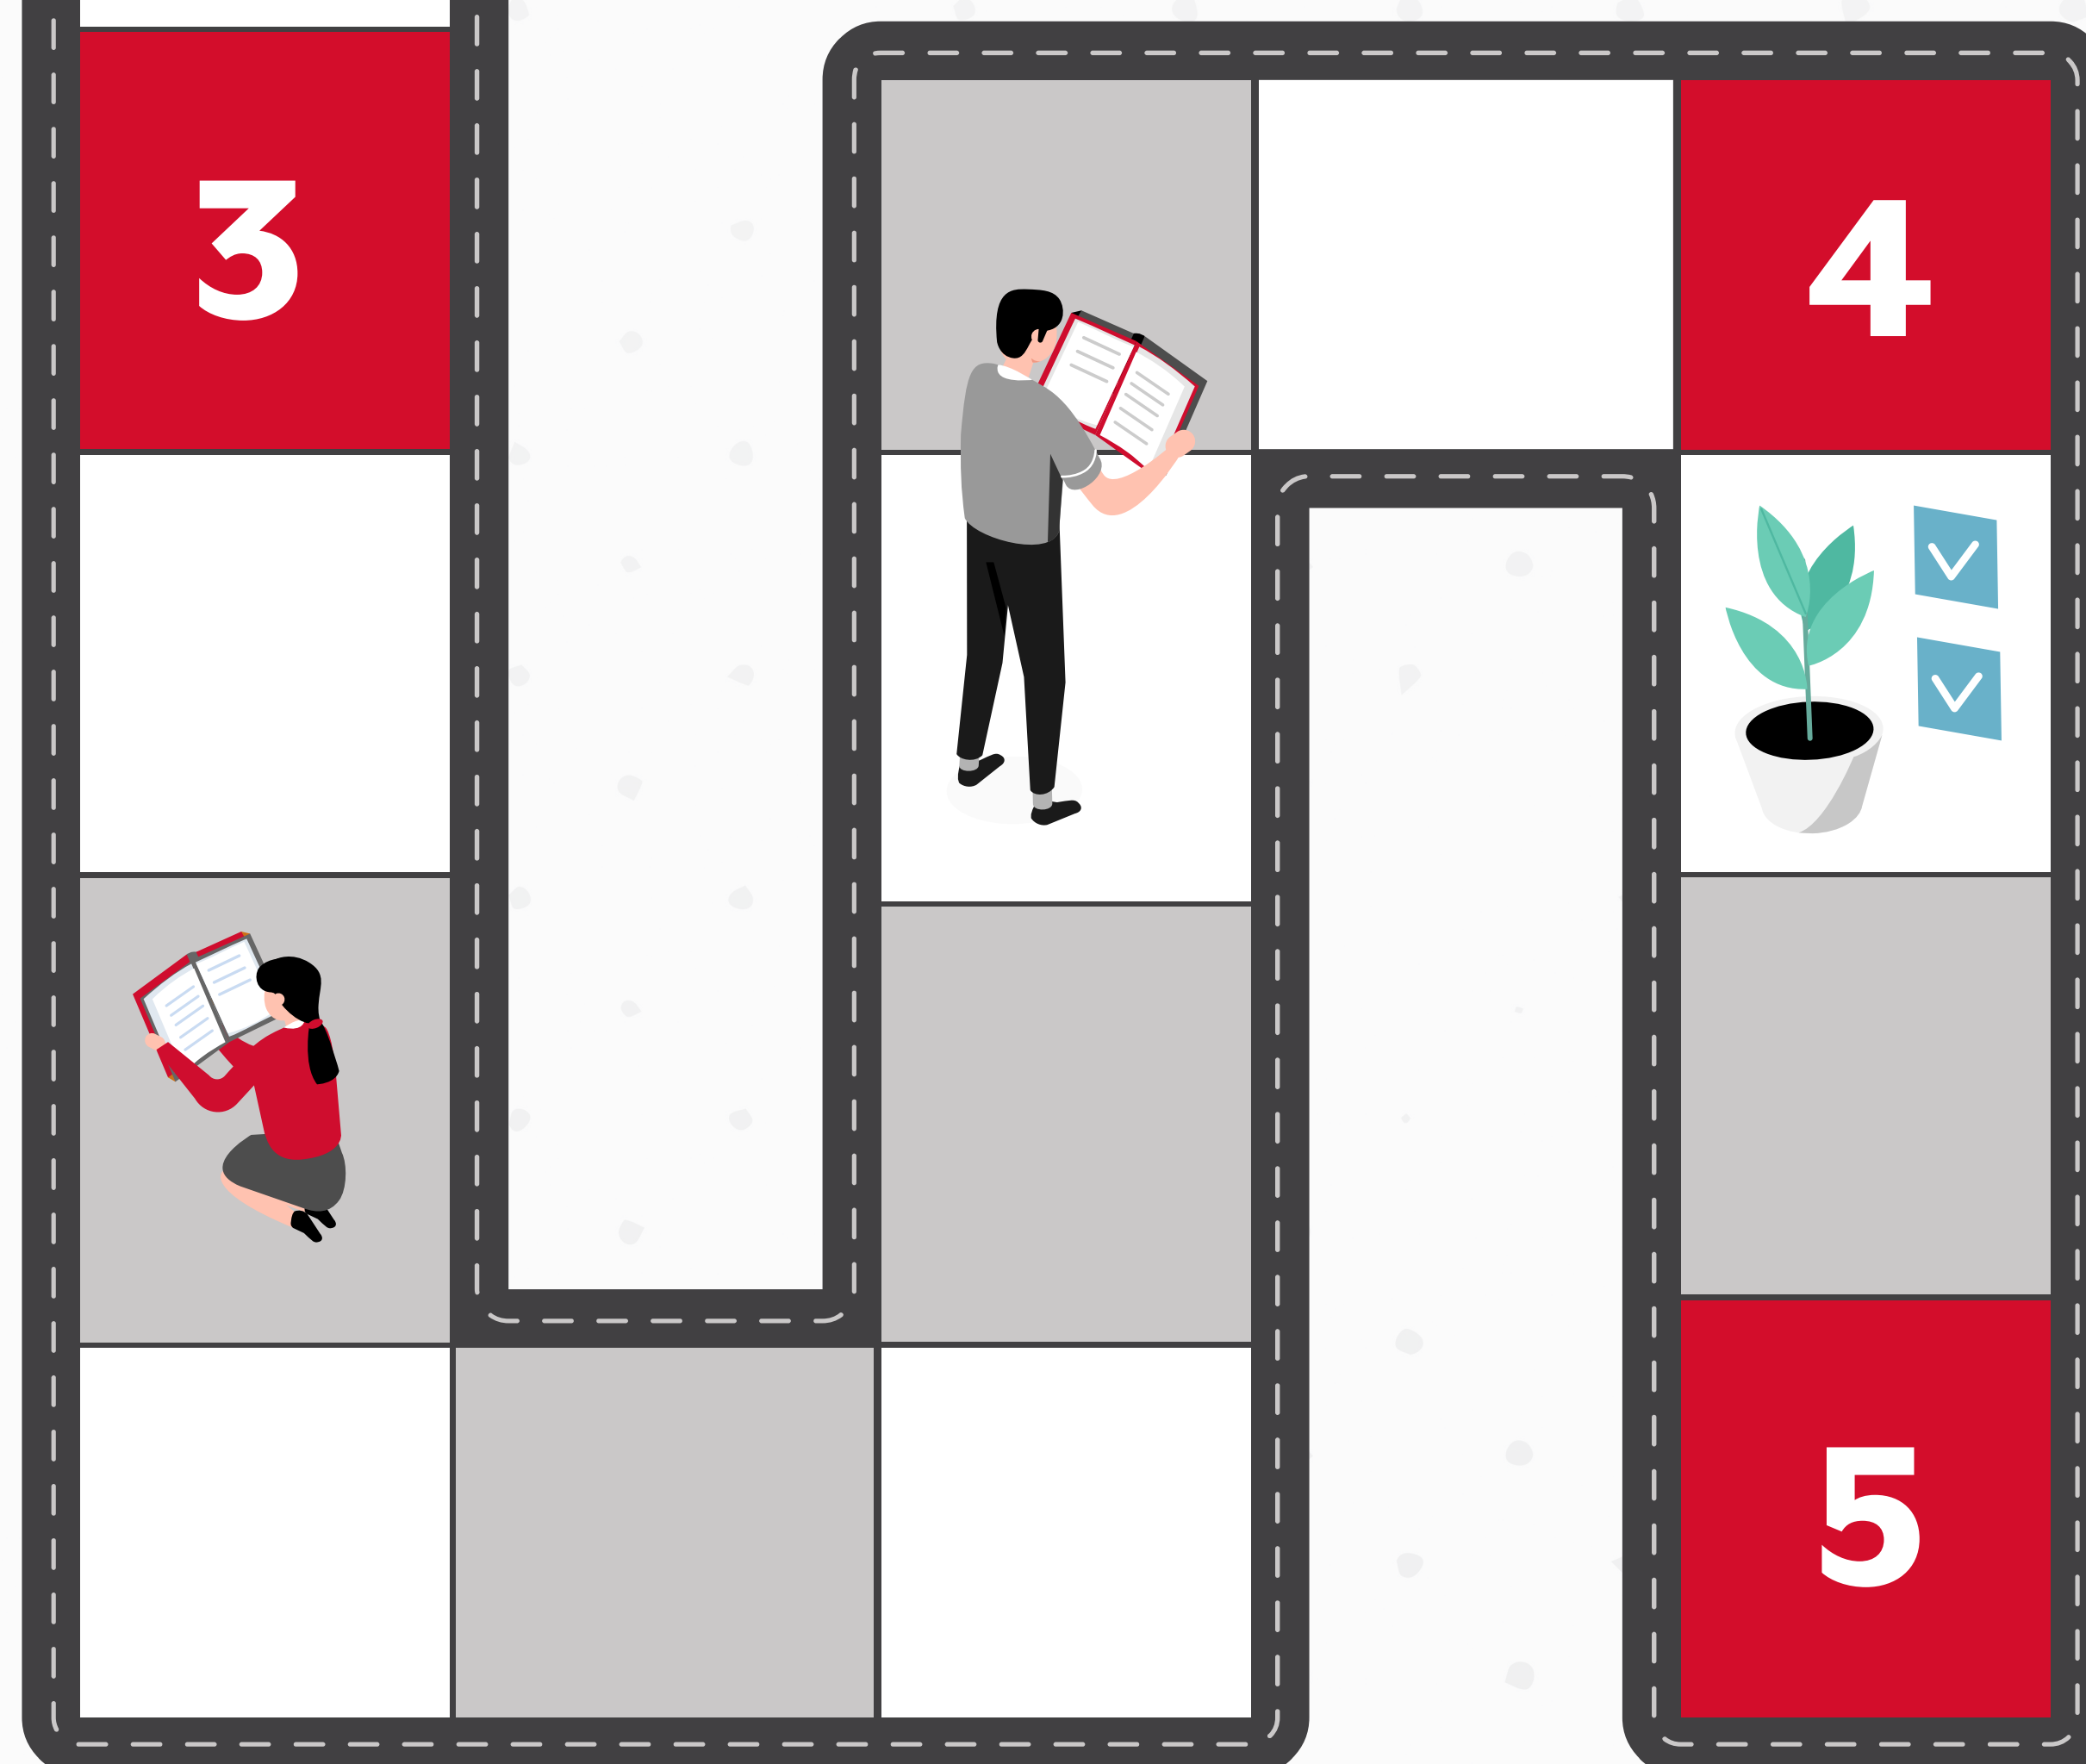

4 YOUR CREDITS ARE GOOD HERE: RCU: THE TRANSFER-FRIENDLY UNIVERSITY

- Unlike other schools that put stipulations on the types and number of transfer credits they'll accept, Rochester Christian University will work with you to allow the transfer of as many credits as possible so you get the maximum benefit from your previous coursework:
  - > Up to 45 credit hours toward an Associate degree
  - > Up to 90 hours toward a Bachelor's degree
- RCU participates in the Michigan Transfer Agreement, which allows up to 30 credits of general education courses from any community college in the state.

5 YOU'VE HIT THE JACKPOT: YOU WIN WITH RCU! RCU: FINANCIAL AID

- Tuition is more affordable than you think—Most RCU students receive some type of financial aid, and many are eligible for other federal or state assistance.
- $2,000 Transfer Scholarship—Available to transfer students who meet the Transfer Student guidelines and transfer 16 or more college credit hours.
- RaiseMe Micro-Scholarships—Earn up to $2,000 per year in micro-scholarships toward tuition at RCU through RaiseMe, a program that recognizes your academic, extracurricular and community service achievements during college.
- Other Undergraduate/Transfer Financial Aid Options—
  - > Federal Pell Grant
  - > Federal Supplemental Education Opportunity Grant (SEOG)
  - > Federal Stafford Loan
  - > Federal Work Study
  - > Michigan Tuition Grant